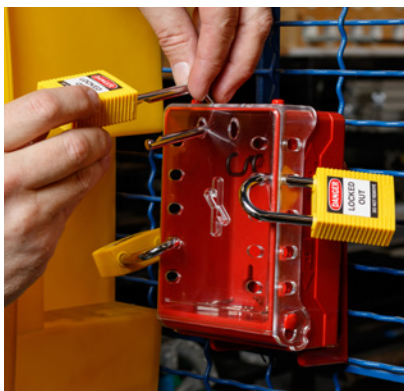

## for efficient maintenance

The Ultra Compact Lock Box enables safer maintenance operations with Lockout/Tagout in an efficient way. The box can store and carry up to 6 padlocks and keys, and can be locked by up to 12 padlocks, making it a highly practical tool for teams and across shifts to keep machine energy control points locked in the off-position until maintenance is done.

### Easily store and carry

The Ultra Compact Lock Box is ideal to store and carry up to 6 standard padlocks and can be mounted on a wall near machinery to make padlocks easily available. The hard plastic box also includes 3 hooks to hold keys and is equipped with a transparent cover to enable a content check at first glance. The box can be locked by up to 12 padlocks, enabling larger teams to isolate a machine from its energy supply until maintenance is done.