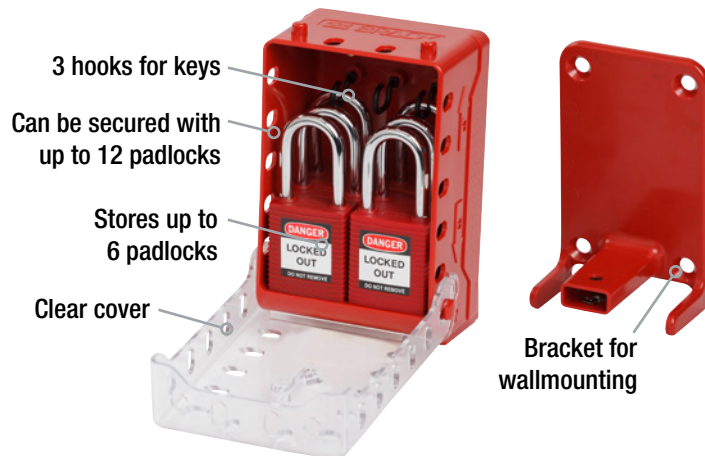

## for efficient maintenance

The Ultra Compact Lock Box enables safer maintenance operations with Lockout/Tagout in an efficient way. The box can store and carry up to 6 padlocks and keys, and can be locked by up to 12 padlocks, making it a highly practical tool for teams and across shifts to keep machine energy control points locked in the off-position until maintenance is done.

### Easily store and carry

The Ultra Compact Lock Box is ideal to store and carry up to 6 standard padlocks and can be mounted on a wall near machinery to make padlocks easily available. The hard plastic box also includes 3 hooks to hold keys and is equipped with a transparent cover to enable a content check at first glance. The box can be locked by up to 12 padlocks, enabling larger teams to isolate a machine from its energy supply until maintenance is done.

Order Reference	Description	Colour	Height (mm)	Width (mm)	Depth (mm)	Quantity
149173	Ultra-Compact Group Lock Box	Red	144.78	101.60	68.58	1
149174	Ultra-Compact Lock Box + 6 Red KA Locks	Red	144.78	101.60	68.58	1
149175	Ultra-Compact Lock Box + 6 Red KD Locks	Red	144.78	101.60	68.58	1
149172	Ultra-Compact Lock Box + 6 Yellow KA Locks	Red	144.78	101.60	68.58	1
149176	Ultra-Compact Lock Box + 6 Yellow KD Locks	Red	144.78	101.60	68.58	1